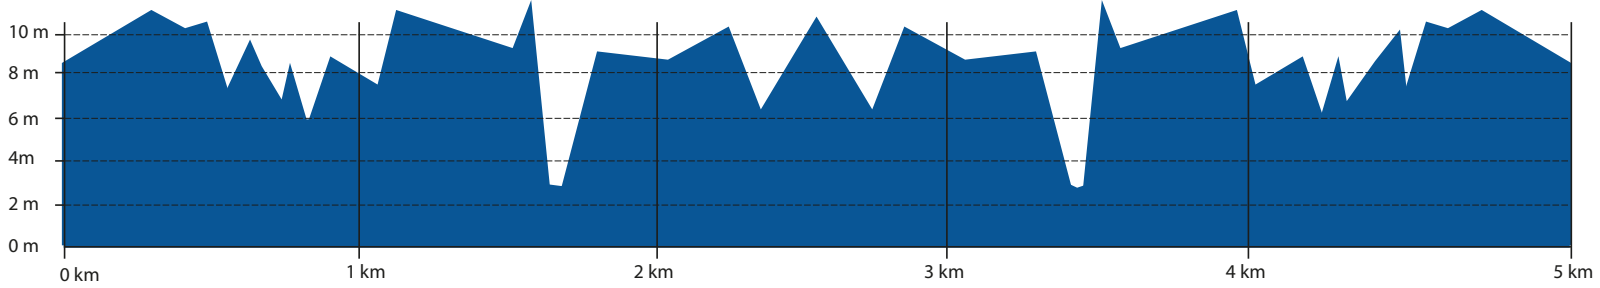

TRY EVENTS HOTCAKE HUSTLE - COURSE MAP & ELEVATION PROFILE

5K OUT & BACK ROUTE